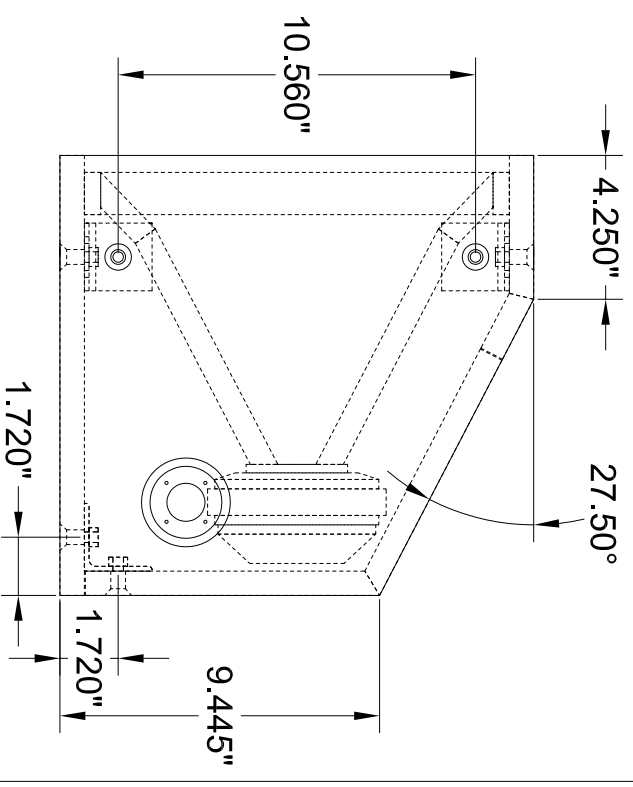

Note:
 All rigging points are
 3/8-16 threaded inserts
 on ATM 2x2 Brackets.
 6 Brackets providing
 12 attachment locations.

Sound Physics Labs, Inc. 
Product SPL-runt
Drawing Basic Overall Dimensions