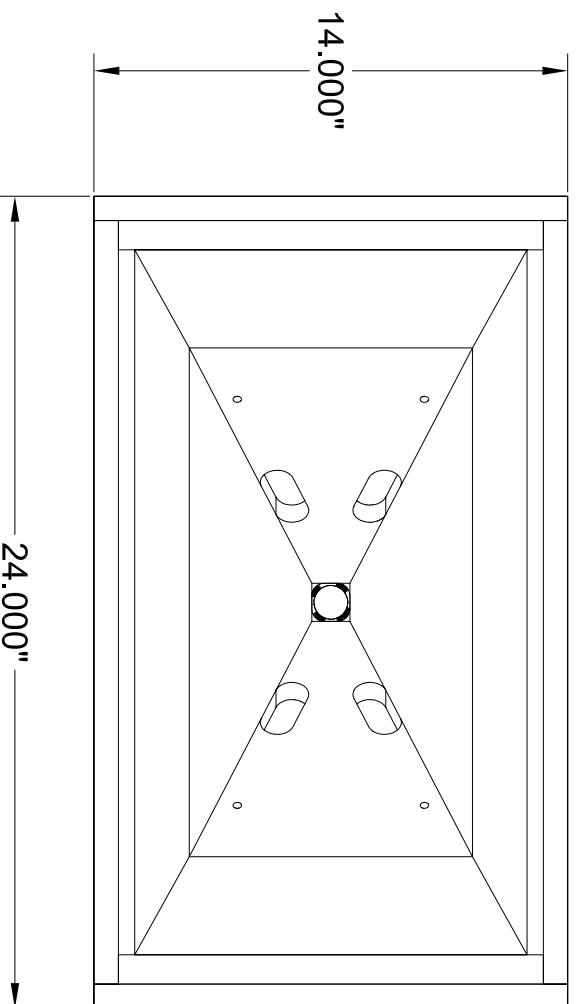

Note:
 All rigging points are
 3/8-16 threaded inserts
 on ATM 2x2 Brackets.
 6 Brackets providing
 12 attachment locations.

Sound Physics Labs, Inc. 
Product SPL-runt
Drawing Basic Overall Dimensions